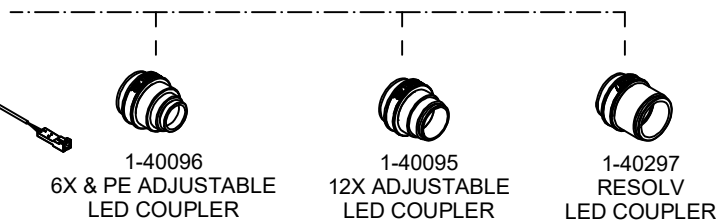

Illumination

System Diagram

RING LIGHT SYSTEMS

ADJUSTABLE COAXIAL LED ASSEMBLIES

ILLUMINATORS:

- 1-40086 NEUTRAL WHITE (4100K*)
- 1-40087 COOL WHITE (6500K*)
- 1-40088 WARM WHITE (3100K*)
- 1-40089 GREEN (530nm*)
- 1-40090 CYAN (505nm*)
- 1-40091 BLUE (470nm*)
- 1-40092 ROYAL BLUE (447.5nm*)
- 1-40106 RED (627nm*)
- 1-40093 RED-ORANGE (617nm*)
- 1-40094 AMBER (590nm*)

BRIGHTLIGHT LED ASSEMBLIES

ILLUMINATORS:

- 1-40028 NEUTRAL WHITE (4100K*)
- 1-40029 COOL WHITE (6500K*)
- 1-40030 WARM WHITE (3100K*)
- 1-40031 GREEN (530nm*)
- 1-40032 CYAN (505nm*)
- 1-40033 BLUE (470nm*)
- 1-40034 ROYAL BLUE (447.5nm*)
- 1-40035 RED (627nm*)
- 1-40036 RED-ORANGE (617nm*)
- 1-40037 AMBER (590nm*)

CONTROLLERS

INTERFACE CABLES:

- 1-40181 LED CABLE (.5 meter)
- 1-40182 LED CABLE (1 meter)
- 1-40183 LED CABLE (2 meters)
- 1-40184 LED CABLE (3 meters)

1-40042
350mA/700 mA
DESKTOP CONTROLLER

1-40045
350mA/700mA
FLANGE MOUNT CONTROLLER