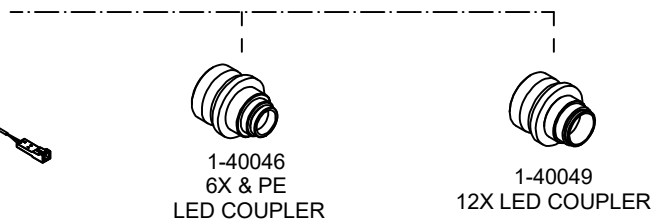

Illumination

System Diagram

RING LIGHT SYSTEMS

ADJUSTABLE COAXIAL LED ASSEMBLIES

ILLUMINATORS:

- 1-40086 NEUTRAL WHITE (4100K*)
- 1-40087 COOL WHITE (6500K*)
- 1-40088 WARM WHITE (3100K*)
- 1-40089 GREEN (530nm*)
- 1-40090 CYAN (505nm*)
- 1-40091 BLUE (470nm*)
- 1-40092 ROYAL BLUE (447.5nm*)
- 1-40106 RED (627nm*)
- 1-40093 RED-ORANGE (617nm*)
- 1-40094 AMBER (590nm*)

BRIGHTLIGHT LED ASSEMBLIES

ILLUMINATORS:

- 1-40028 NEUTRAL WHITE (4100K*)
- 1-40029 COOL WHITE (6500K*)
- 1-40030 WARM WHITE (3100K*)
- 1-40031 GREEN (530nm*)
- 1-40032 CYAN (505nm*)
- 1-40033 BLUE (470nm*)
- 1-40034 ROYAL BLUE (447.5nm*)
- 1-40035 RED (627nm*)
- 1-40036 RED-ORANGE (617nm*)
- 1-40037 AMBER (590nm*)

CONTROLLERS

INTERFACE CABLES:

- 1-40181 LED CABLE (.5 meter)
- 1-40182 LED CABLE (1 meter)
- 1-40183 LED CABLE (2 meters)
- 1-40184 LED CABLE (3 meters)

1-40042
350mA/700 mA
DESKTOP CONTROLLER

1-40045
350mA/700mA
FLANGE MOUNT CONTROLLER