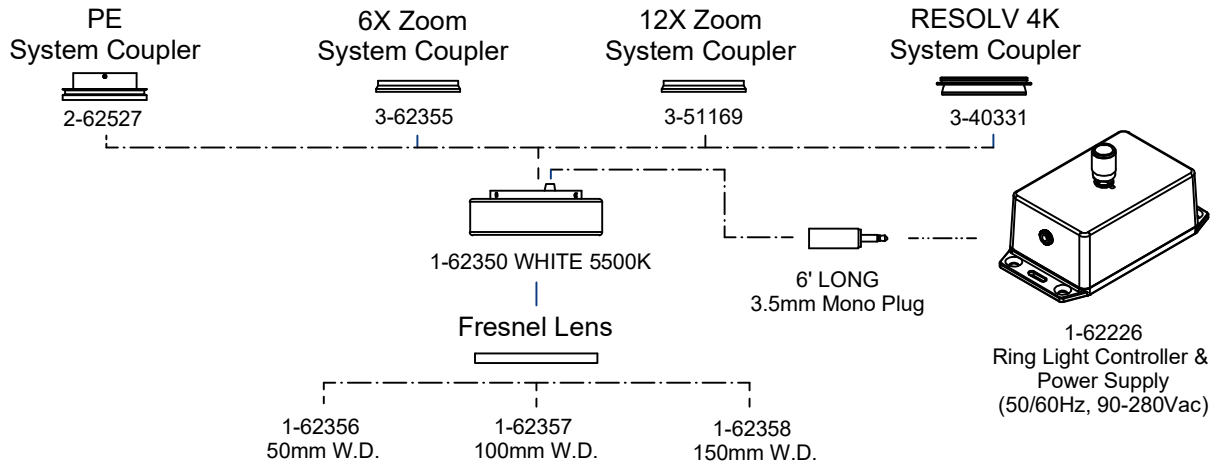

Illumination

System Diagram

RING LIGHT SYSTEMS

ADJUSTABLE COAXIAL LED ASSEMBLIES

ILLUMINATORS:

- 1-40086 NEUTRAL WHITE (4100K*)
- 1-40087 COOL WHITE (6500K*)
- 1-40088 WARM WHITE (3100K*)
- 1-40089 GREEN (530nm*)
- 1-40090 CYAN (505nm*)
- 1-40091 BLUE (470nm*)
- 1-40092 ROYAL BLUE (447.5nm*)
- 1-40106 RED (627nm*)
- 1-40093 RED-ORANGE (617nm*)
- 1-40094 AMBER (590nm*)

CONTROLLERS

INTERFACE CABLES:

- 1-40181 LED CABLE (.5 meter)
- 1-40182 LED CABLE (1 meter)
- 1-40183 LED CABLE (2 meters)
- 1-40184 LED CABLE (3 meters)

1-40042
350mA/700 mA
DESKTOP CONTROLLER

1-40045
350mA/700mA
FLANGE MOUNT CONTROLLER

Values are typical. See website for tolerances
*** USB / RS-232 CABLES & POWER SUPPLY INCLUDED ***