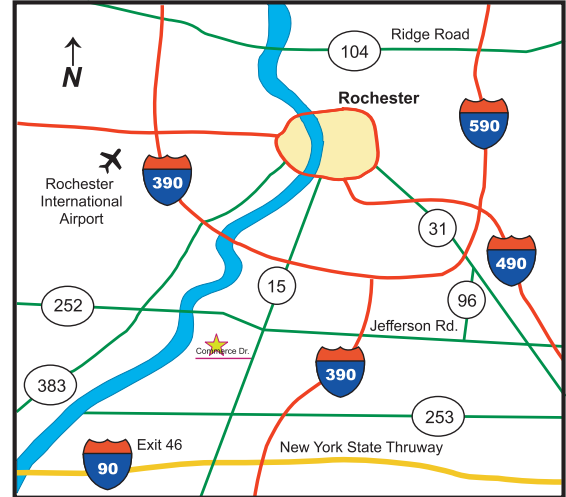

Directions to Navitar

From the NYS Thruway

- Take the NYS Thruway to exit 46 marked Rochester and Corning I-390.
- As you leave the toll booths, bear left. Follow the signs marked 390 North and Henrietta.
- Continue on the exit ramp following the signs for Lehigh Station Road (Route 253) and Route 15.
- Take a left at the first stoplight onto Lehigh Station Road (Route 253)
- Proceed on Lehigh Station Road and turn right at your second traffic light onto West Henrietta Road (Route 15).
- Continue on West Henrietta Road for approximately 2 miles. Turn left at the traffic light just before Burger King onto Commerce Dr.
- Navitar is the seventh building on the right, #200.

Directions From the Rochester International Airport

Take a right out of the airport, onto Brooks Avenue. Bear right onto Interstate 390 South. Follow the expressway to either:

- **Exit 16A**
 - Exit at 16A marked West Henrietta Road, River Road, and Route 15. Bear to your left. Turn left onto E. River Road and go to the intersection of Route 15 (West Henrietta Road). Turn right onto West Henrietta Road. Continue on West Henrietta Road approximately 3 miles, passing Jefferson Road (Route 252), and Marketplace Mall on your left. After you cross the railroad tracks, turn right at the stoplight after Burger King onto Commerce Drive. Navitar is the seventh building on the right, #200.
- **Exit 12**
 - Exit at 12 marked Lehigh Station Road. Bear to the right and proceed on Lehigh Station Road until the intersection at West Henrietta Road (Route 15N). Turn right at the light and continue on West Henrietta Road for approximately 2 miles. Turn left at the traffic light just before Burger King onto Commerce Drive. Navitar is the seventh building on the right, #200.