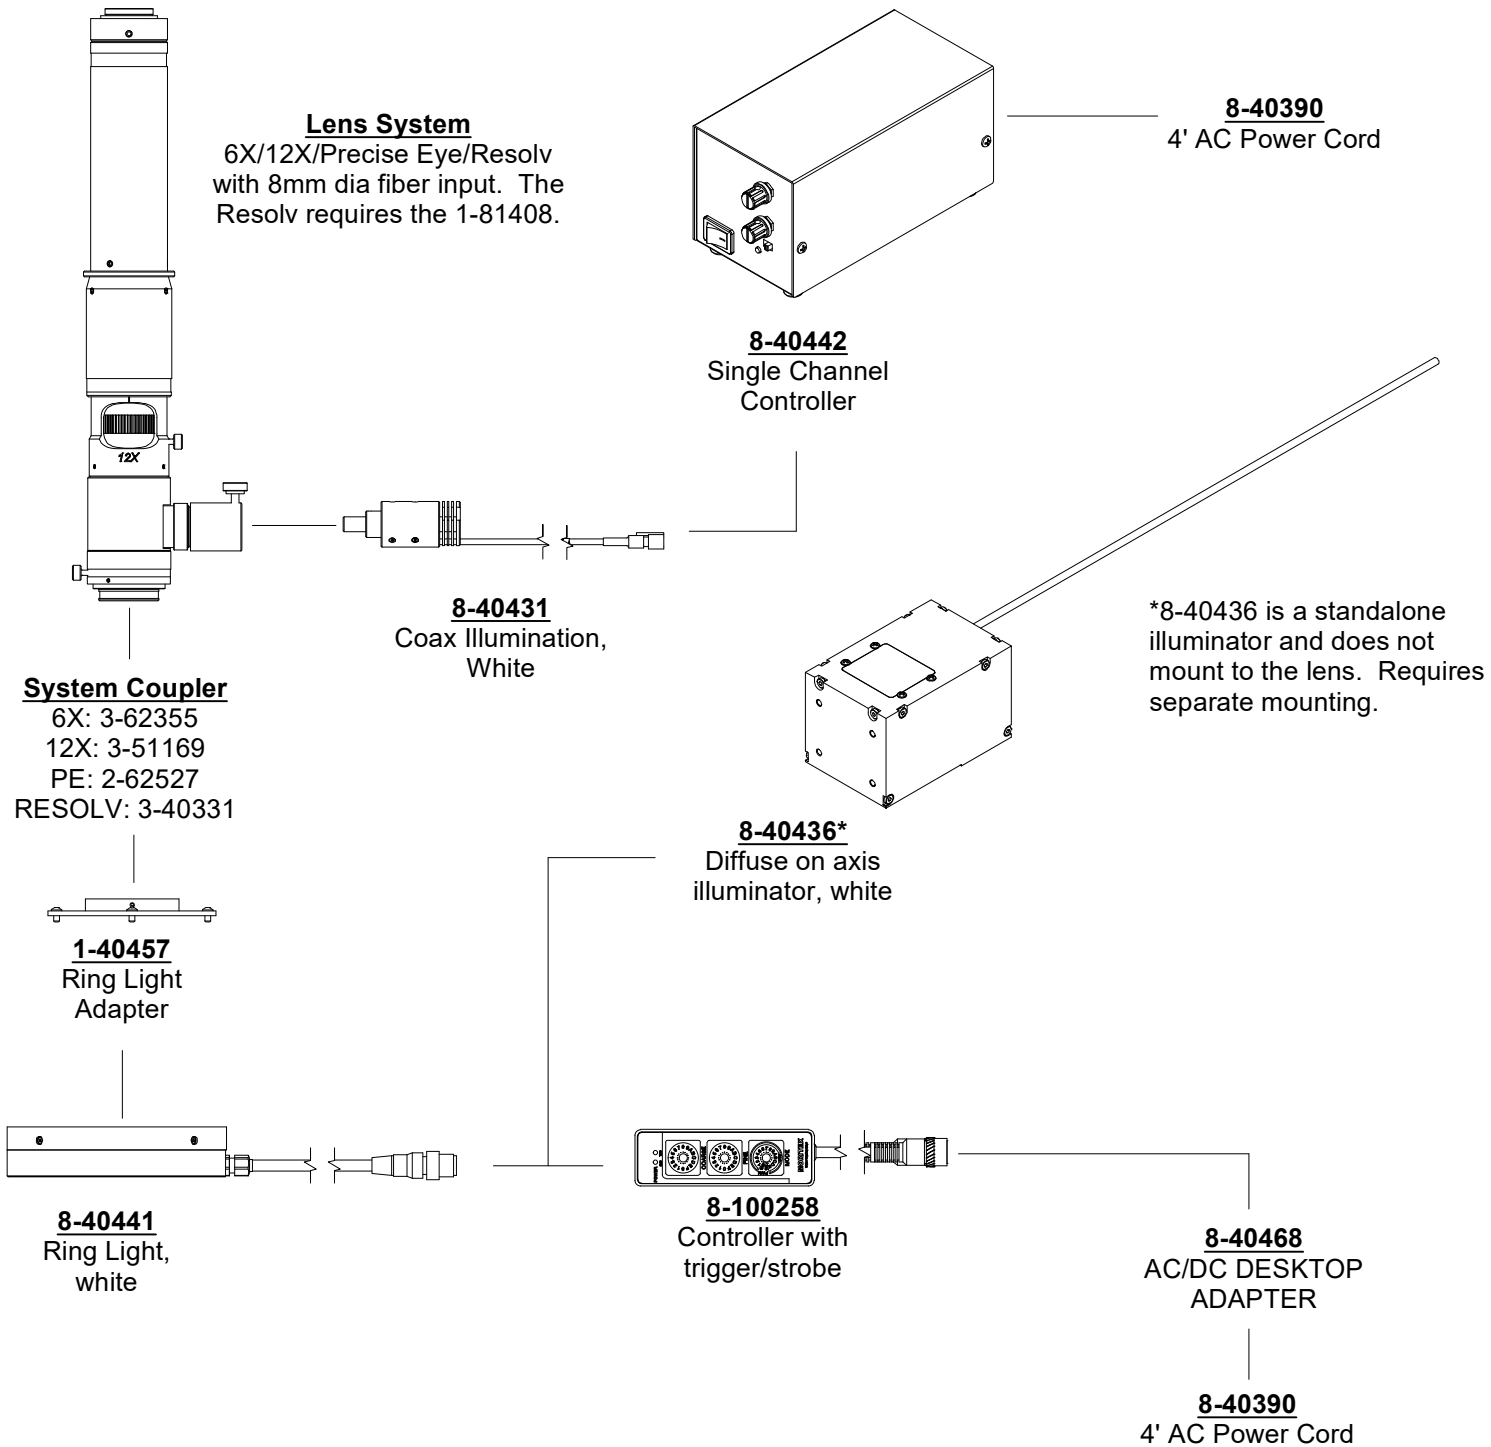

Moritex Illumination Products

This serves as a guide that shows which Moritex illumination products go with our lenses.

On Axis Color Options

8-40333: Coax Illumination, Blue
8-40334: Coax Illumination, Green
8-40332: Coax Illumination, Red

Ring Light Color Options

8-40462: Ring Light, Blue
8-40463: Ring Light, Green
8-40464: Ring Light, Red

Diffuse On Axis Illuminator Color Options

8-40465: Diffuse On Axis Illumination, Blue
8-40466: Diffuse On Axis Illumination, Green
8-40467: Diffuse On Axis Illumination, Red